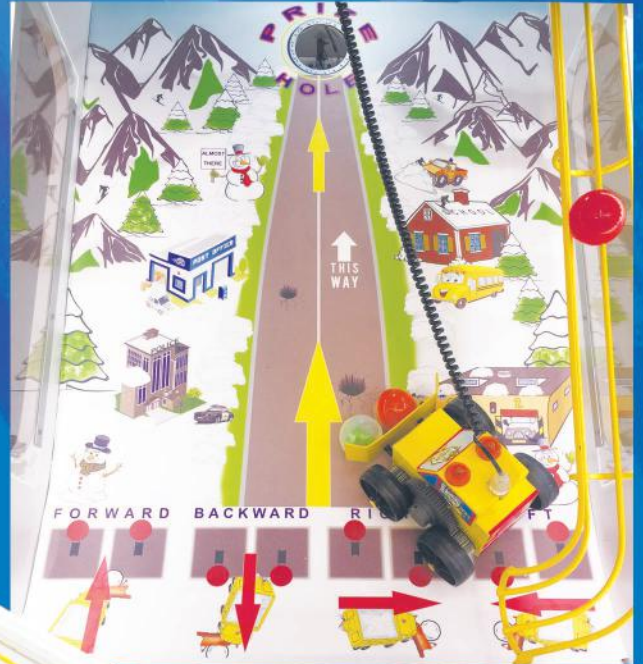

SNOW MASTER

DIMENSIONS

H: 153CM

W: 79CM

D: 122CM

**CONTROL THE SNOW PLOUGH
TO WIN GREAT PRIZES
PRIZE PAYOUT**